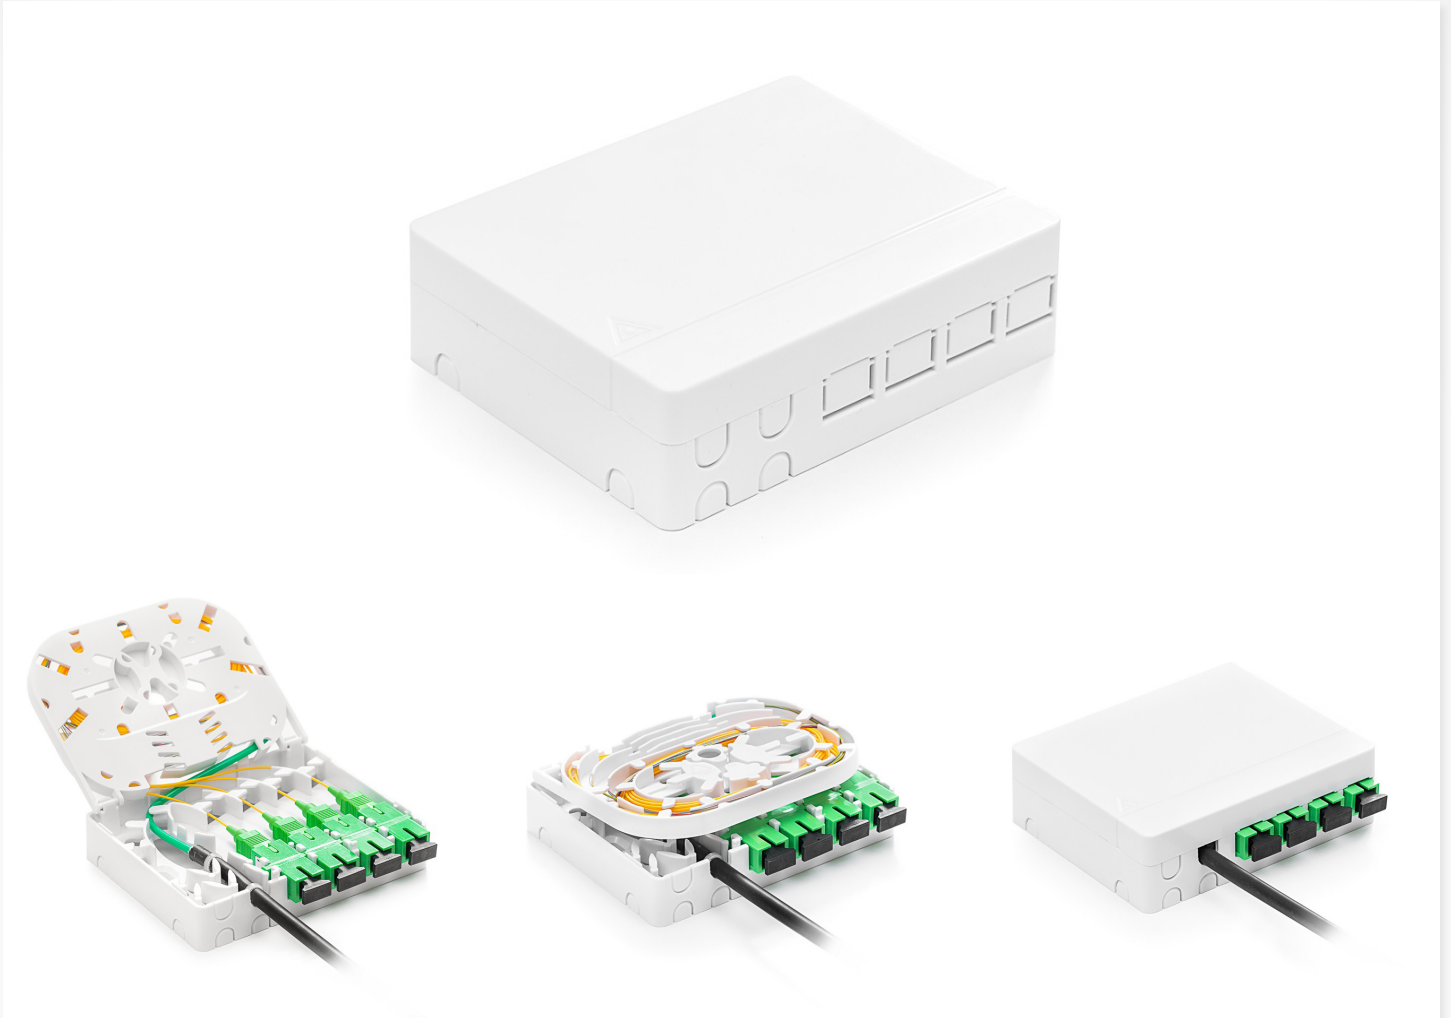

# Optical outlet FTTH, empty

P/N: KE-FTTHB-04

## features

- suitable for 4 x SC-SC or 4 x LC-LC Duplex adapters
- designed for wall mounting
- mounted splice cassette for 4/8 splice protection

## construction

Height	80 mm
Width	100 mm
Depth	30 mm
Material	ABS plastic
Colour	white RAL9003
Surface	shiny