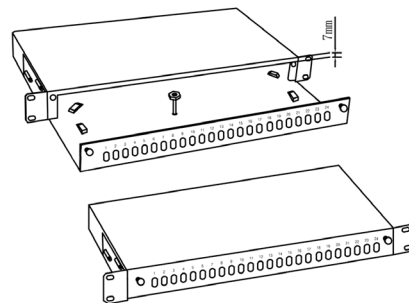

Sliding patch panel

for 24 x ST-ST or FC-FC adapters

P/N: RAB-FO-X05-SL

features

- suitable for ST-ST or FC-FC adapters
- designed for 19" cabinets
- 4 cable inputs
- set of M6 screws and captive nuts (4 pcs)
- blanking insert (24 pcs)
- cable clamp PG13,5 (4 pcs)

construction

Height	1U (44,5 mm)
Width	19" (482,6 mm)
Depth	240 mm
Material	steel
Color	black RAL9005
Surface	structured, shiny