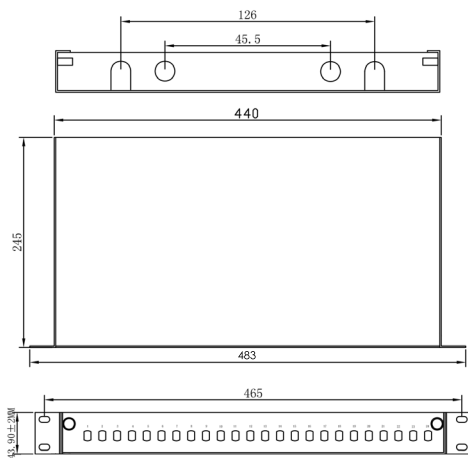

Sliding patch panel

for 24 x ST-ST or FC-FC adapters

P/N: RAB-FO-X05-SL

features

- suitable for ST-ST or FC-FC adapters
- designed for 19" cabinets
- 4 cable inputs
- set of M6 screws and captive nuts (4 pcs)
- blanking insert (24 pcs)
- cable clamp PG13,5 (4 pcs)

construction

Height	1U (44,5 mm)
Width	19" (482,6 mm)
Depth	240 mm
Material	steel
Color	black RAL9005
Surface	structured, shiny