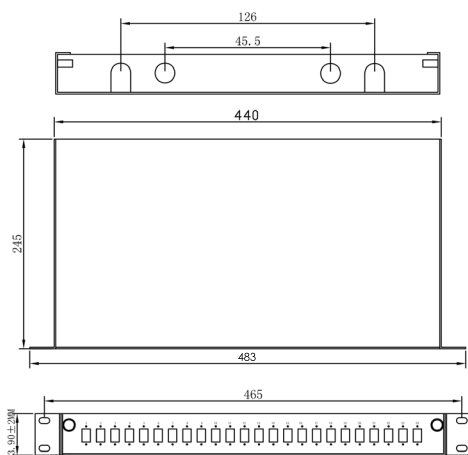

Sliding patch panel

for 24 x SC-SC, LC-LC Duplex or E2000-E2000 adapters

P/N: RAB-FO-X37-SL

features

- suitable for SC-SC, LC-LC Duplex or E2000-E2000 adapters
- designed for 19" cabinets
- 4 cable inputs
- set of M6 screws and captive nuts (4 pcs)
- blanking insert (24 pcs)
- cable clamp PG13,5 (4 pcs)

construction

Height	1U (44,5 mm)
Width	19" (482,6 mm)
Depth	240 mm
Material	steel
Color	black RAL9005
Surface	structured, shiny