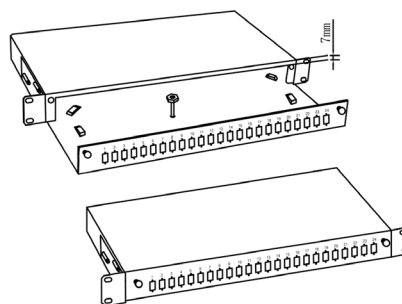

Sliding patch panel

for 24 x SC-SC, LC-LC Duplex or E2000-E2000 adapters

P/N: RAB-FO-X37-SL

features

- suitable for SC-SC, LC-LC Duplex or E2000-E2000 adapters
- designed for 19" cabinets
- 4 cable inputs
- set of M6 screws and captive nuts (4 pcs)
- blanking insert (24 pcs)
- cable clamp PG13,5 (4 pcs)

construction

Height	1U (44,5 mm)
Width	19" (482,6 mm)
Depth	240 mm
Material	steel
Color	black RAL9005
Surface	structured, shiny