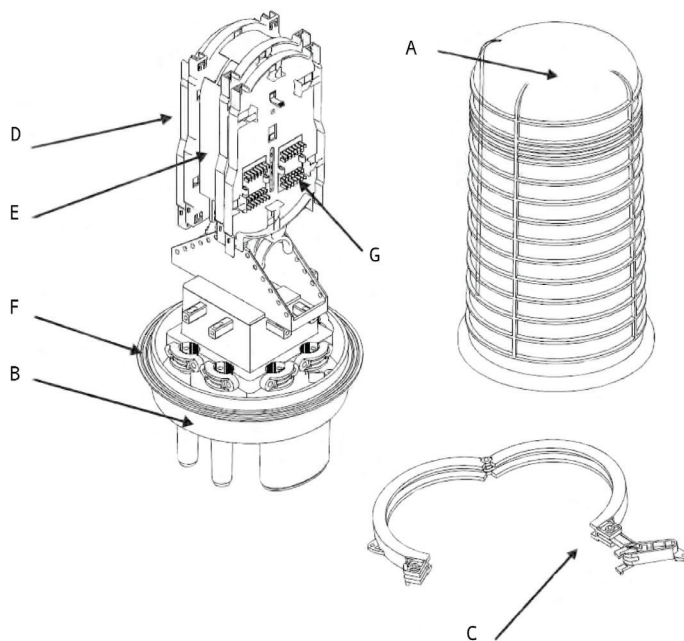

## features

- suitable for campus networks
- capacity up to 240 splices
- can be mounted on wall or pole
- quick tool-free reopening without the need of special tools
- sealing secured by silicone plugging ring
- cable inputs sealed by shrinking tubes
- 6 separate cable inputs and one oval cable input (uninterrupted cable)
- 1 cassette for 24 splices included (possibility of adding another 9 pieces)

- A - housing
- B - cable entry
- C - plugging ring
- D - splice cassette
- E - cassette holder
- F - sealing
- G - splice holder

## construction

Dimensions	height	460 mm
	diameter	225 mm
Operating temperature	-40°C to 65°C	
Operating pressure	70 to 106 kPa	
Capacity	max. 240 fibres	
Number of cassettes	max. 10	
Cable diameter	6 mm to 17,5 mm	
Isolation resistance	> 2 x 10 <sup>4</sup> MΩ	
Voltage-resistance strength	15 kV DC / 1 min	