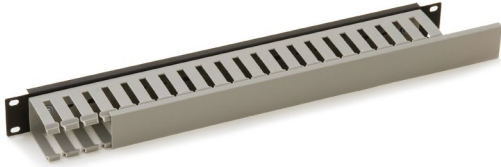

19" cable management panel, plastic

P/N: RAB-VP-X02-A1

features

- provides horizontal cable management in the cabinet
- set of M6 screws and captive nuts (4 pcs)

Panel height		1U (44,5 mm)
Panel width		19" (482,6 mm)
Ring height		42 mm
Ring depth		60 mm
Color	cable duct	gray RAL7038
	base	black RAL9005
Surface		structured, matt